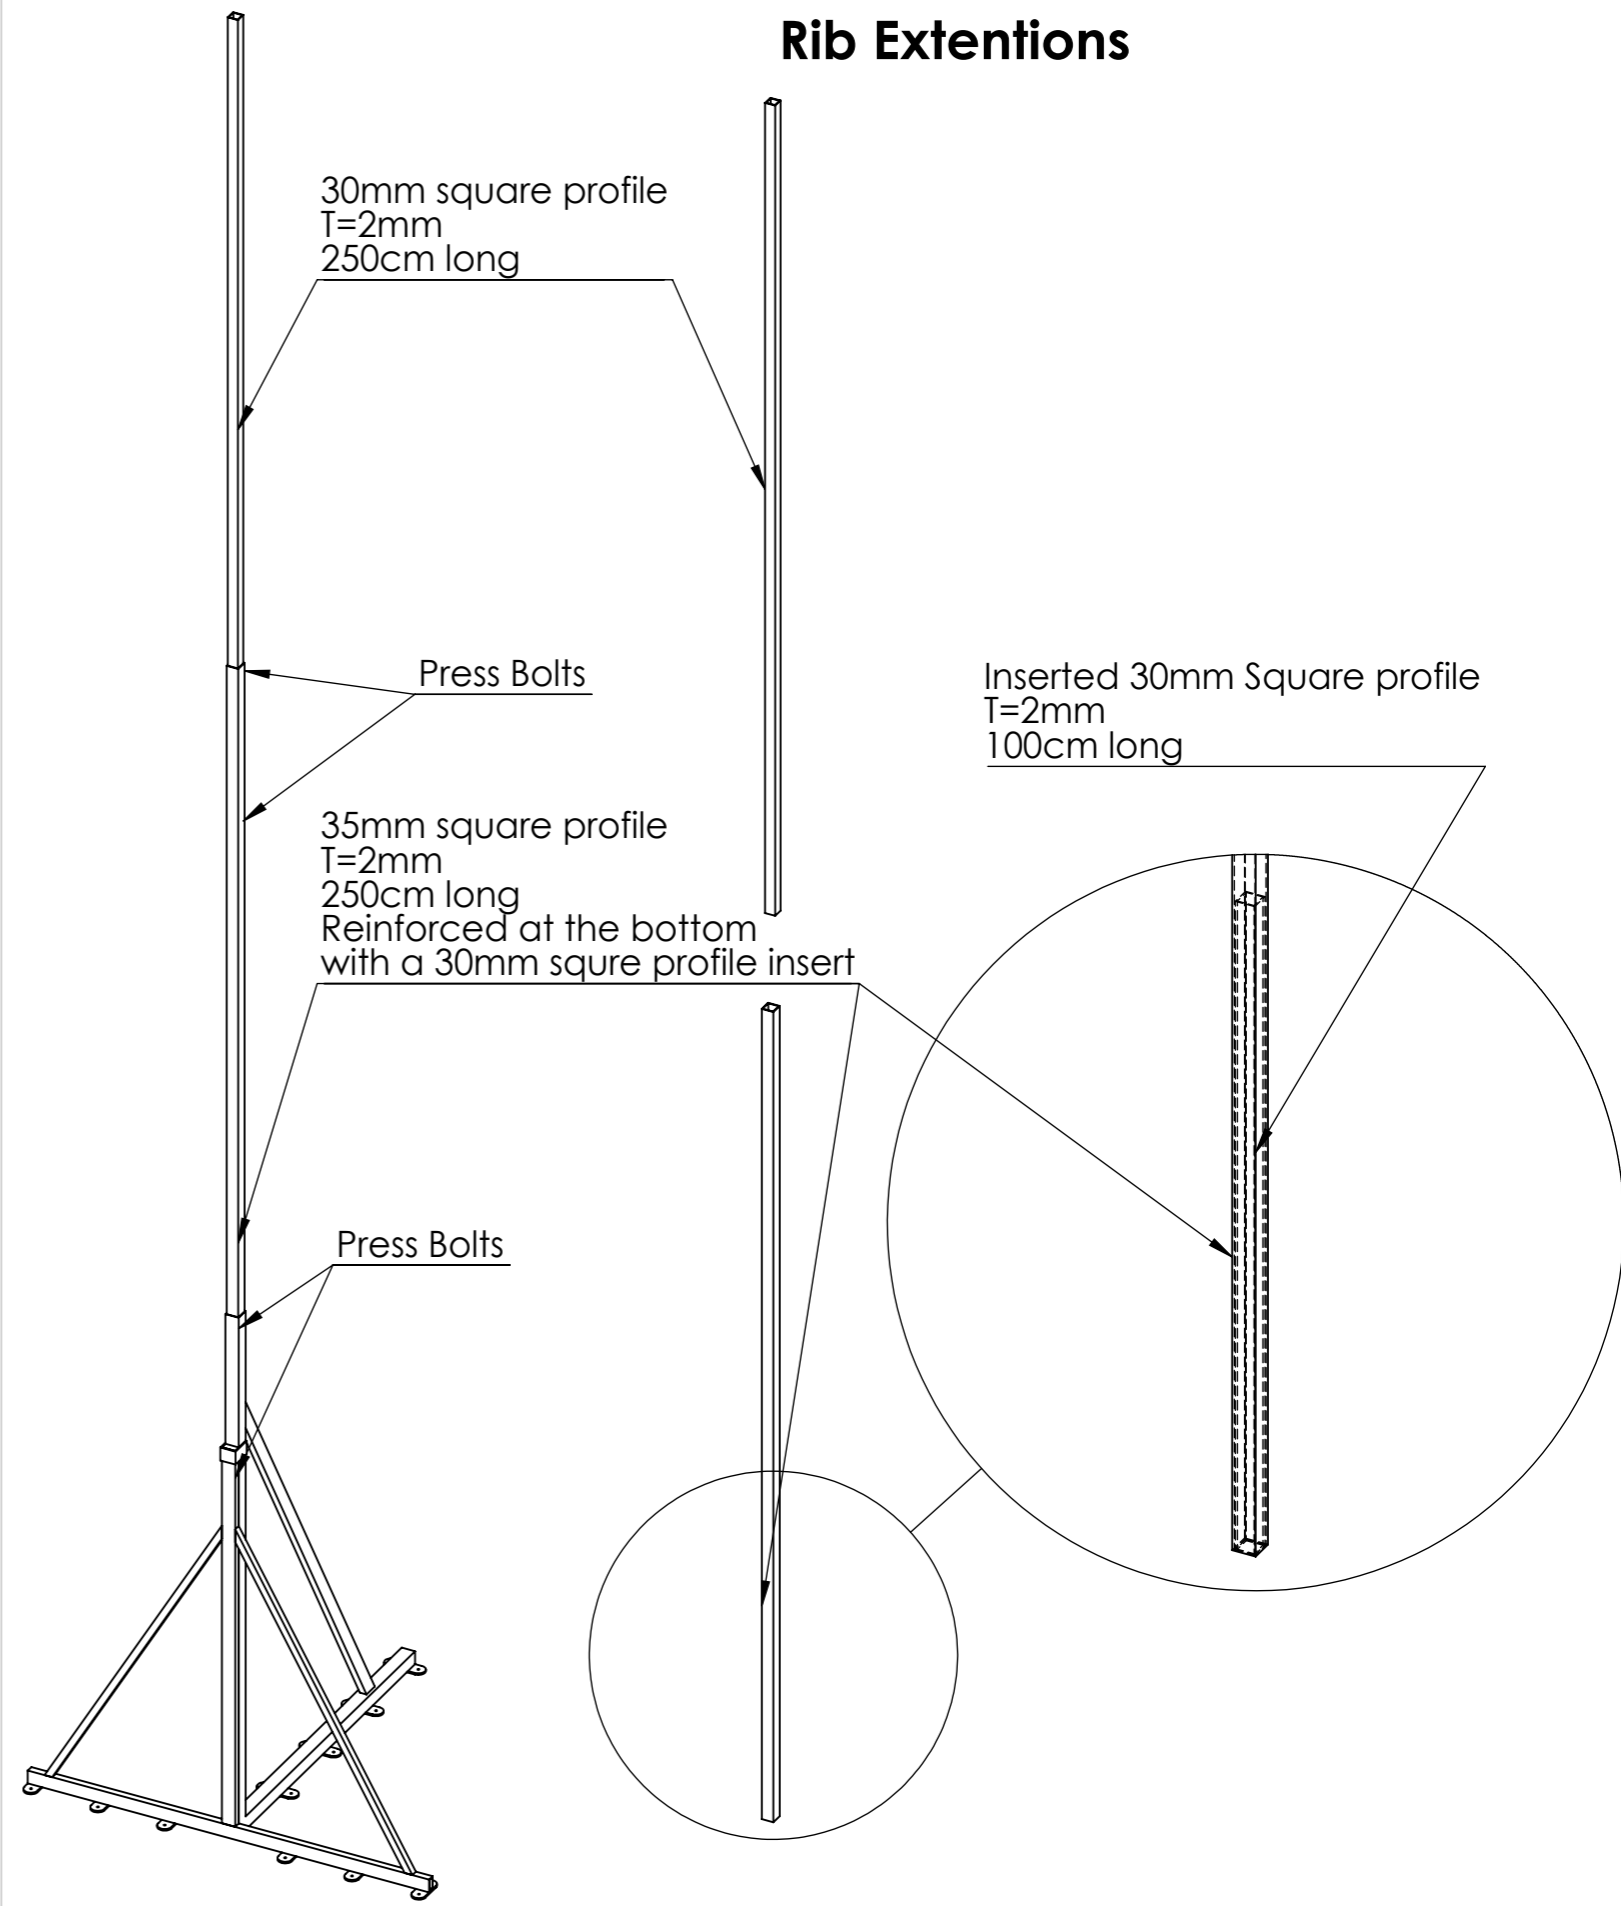

# Rib Base Triangles

# Rib Extensions

Page number

**1**

Page: General View & Dimensions

Drawing: Ropes Breakable Rib for Production

Dimensions in mm

18.4.2021

Project: Ropes

# Front Base Triangle

# Main Base Triangle

Dimensions in mm

18.4.2021

Page number

Page: Base & Front details & Dimensions

**2** Drawing: Ropes Breakable Rib for Production

Project: Ropes

Client: Inbal Oshman