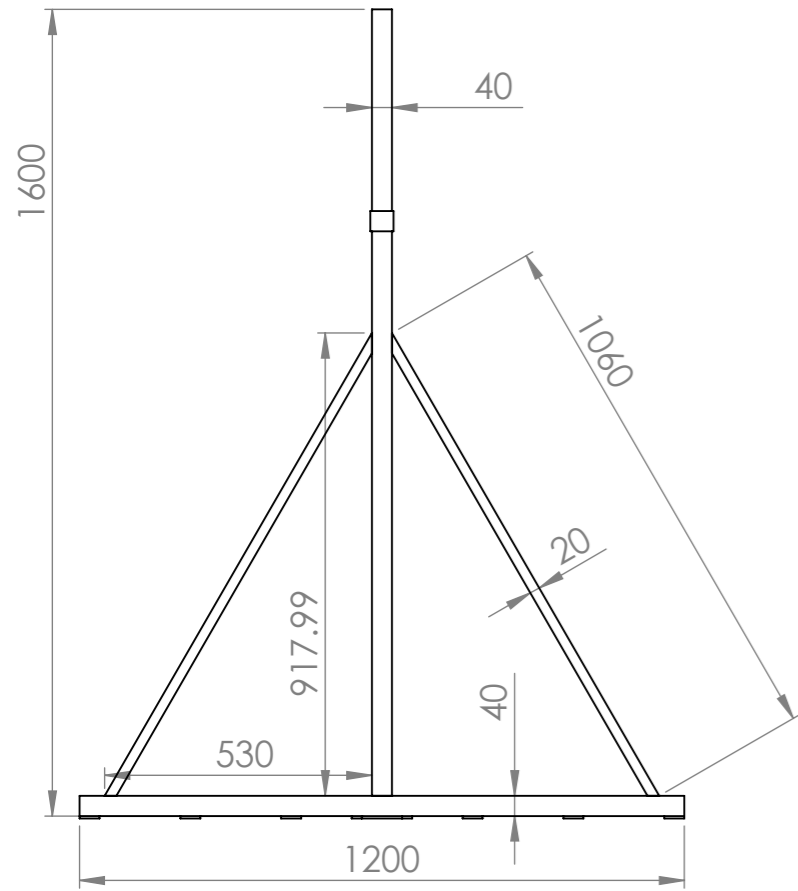

# Rib Base Triangles

# Rib Extensions

Page number

**1**

Page: General View & Dimensions

Drawing: Ropes Breakable Rib for Production

Dimensions in mm

18.4.2021

Project: Ropes

# Main Base Triangle

Dimensions in mm

18.4.2021

Page number

Page: Base & Front details & Dimensions

**2** Drawing: Ropes Breakable Rib for Production

Project: Ropes

Client: Inbal Oshman