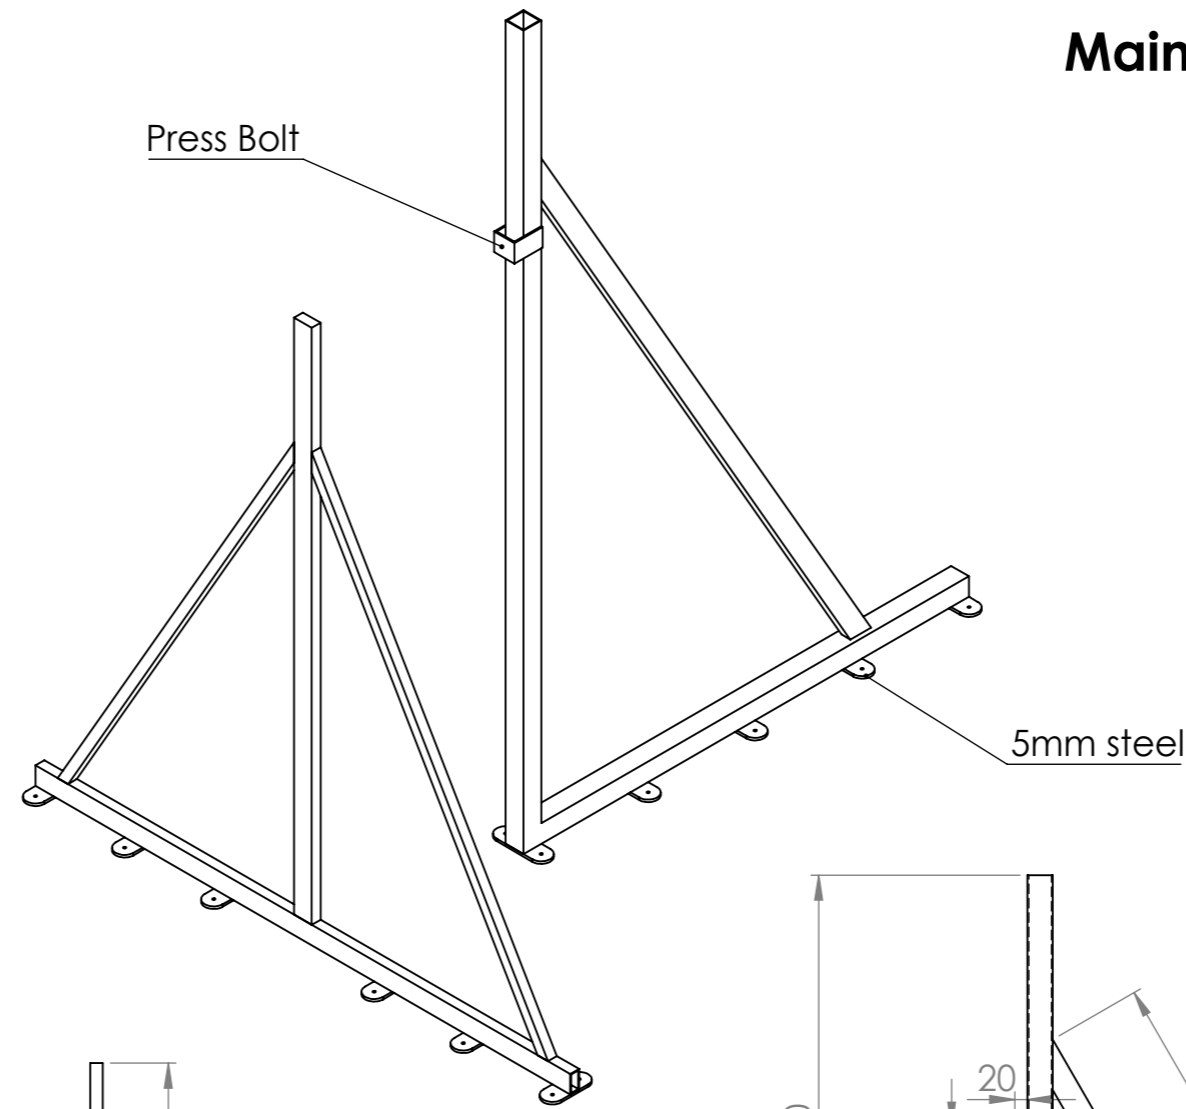

# Rib Base Triangles

# Rib Extensions

Page number

**1**

Page: General View & Dimensions

Drawing: Ropes Breakable Rib for Production

Dimensions in mm

18.4.2021

Project: Ropes

# Front Base Triangle

# Main Base Triangle

Dimensions in mm

18.4.2021

Page number

Page: Base & Front details & Dimensions

**2** Drawing: Ropes Breakable Rib for Production

Project: Ropes

Client: Inbal Oshman